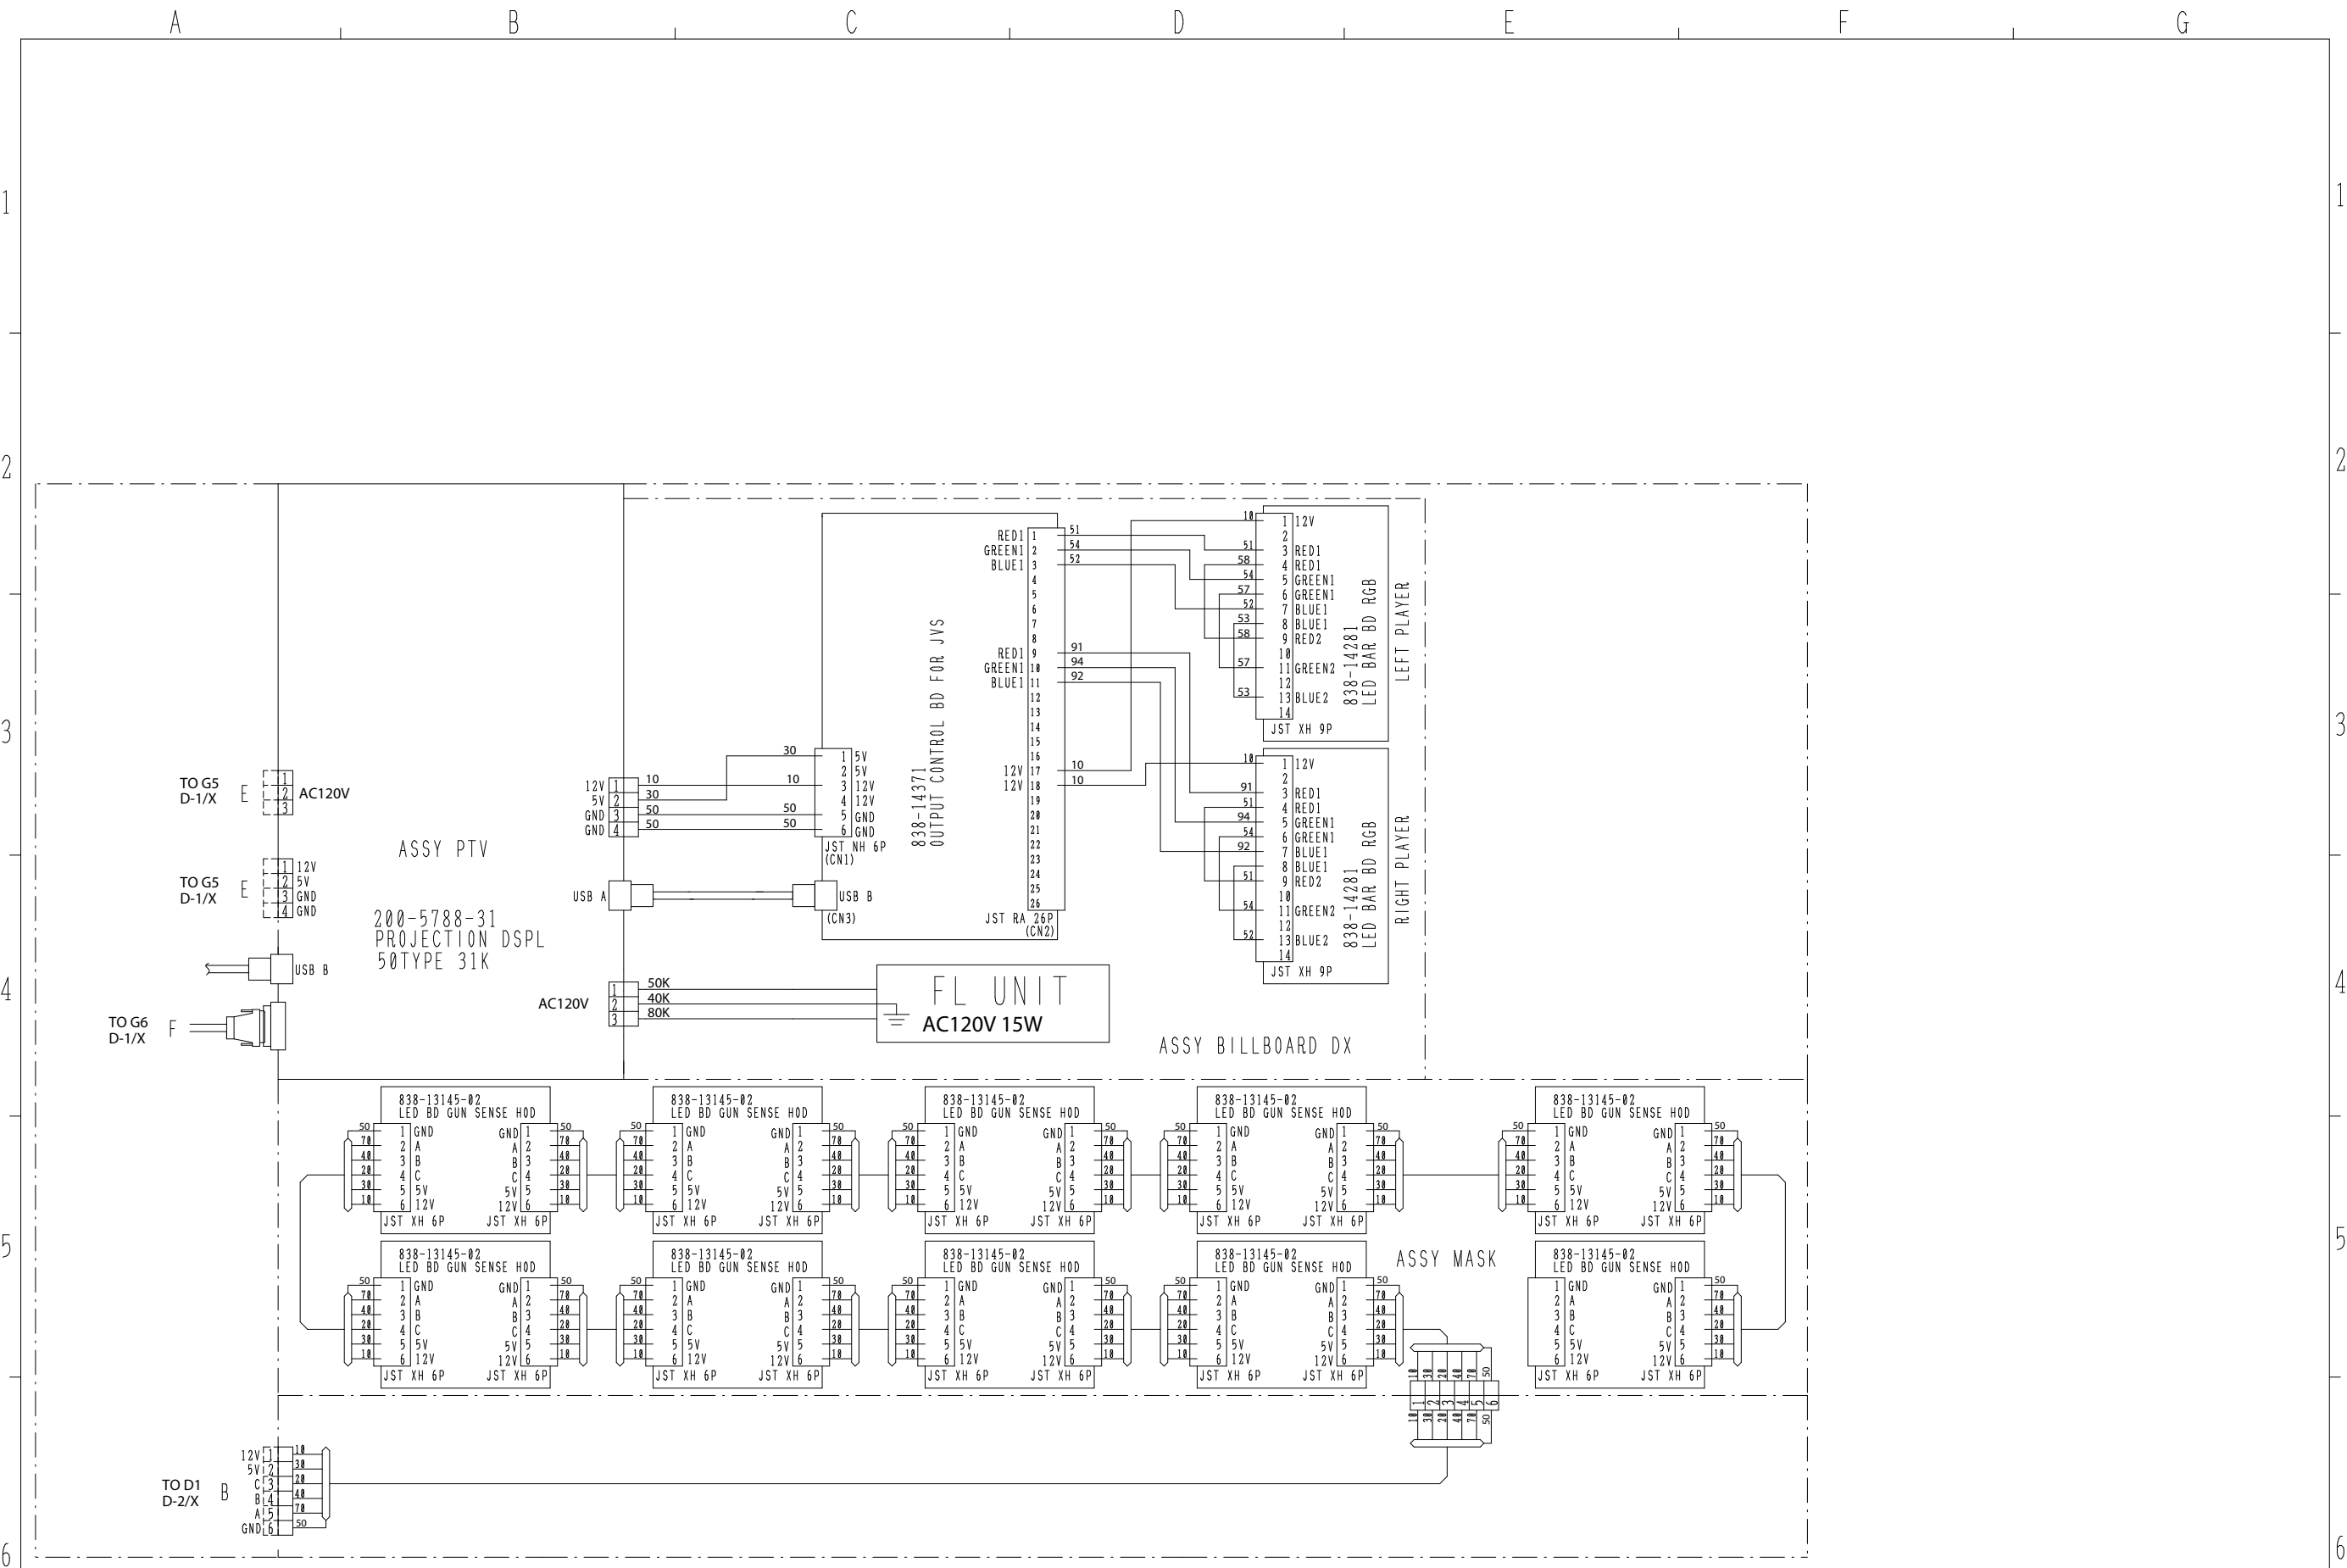

ALTERATION		WIRE COLOR		DESCRIPTION	
8	BLACK	E	LIGHT GREEN	43	EARTH WIRE
7	ORANGE	D	PURPLE	U	AWG16 UL1815
5	WHITE	C	BROWN	K	AWG18 UL1815
4	GREEN	B	SKY BLUE	L	AWG20 UL1887
3	YELLOW	A	PINK	9	AWG22 UL1887
2	BLUE				
1	RED				

SEGA SEGA CORPORATION
 VIRTUA COP 3 DX

THIS DRAWING WILL IN NO WAY BE COPIED.
 TO BE TURNED ON DEMAND.

ALTERATION		WIRE COLOR		DESCRIPTION	
8	BLACK	E	LIGHT GREEN	43	EARTH WIRE
7	ORANGE	D	PURPLE	U	AWG16 UL1015
5	WHITE	C	BROWN	K	AWG18 UL1015
4	GREEN	B	SKY BLUE	L	AWG20 UL1007
3	YELLOW	A	PINK	9	AWG22 UL1007
2	BLUE				
1	RED				