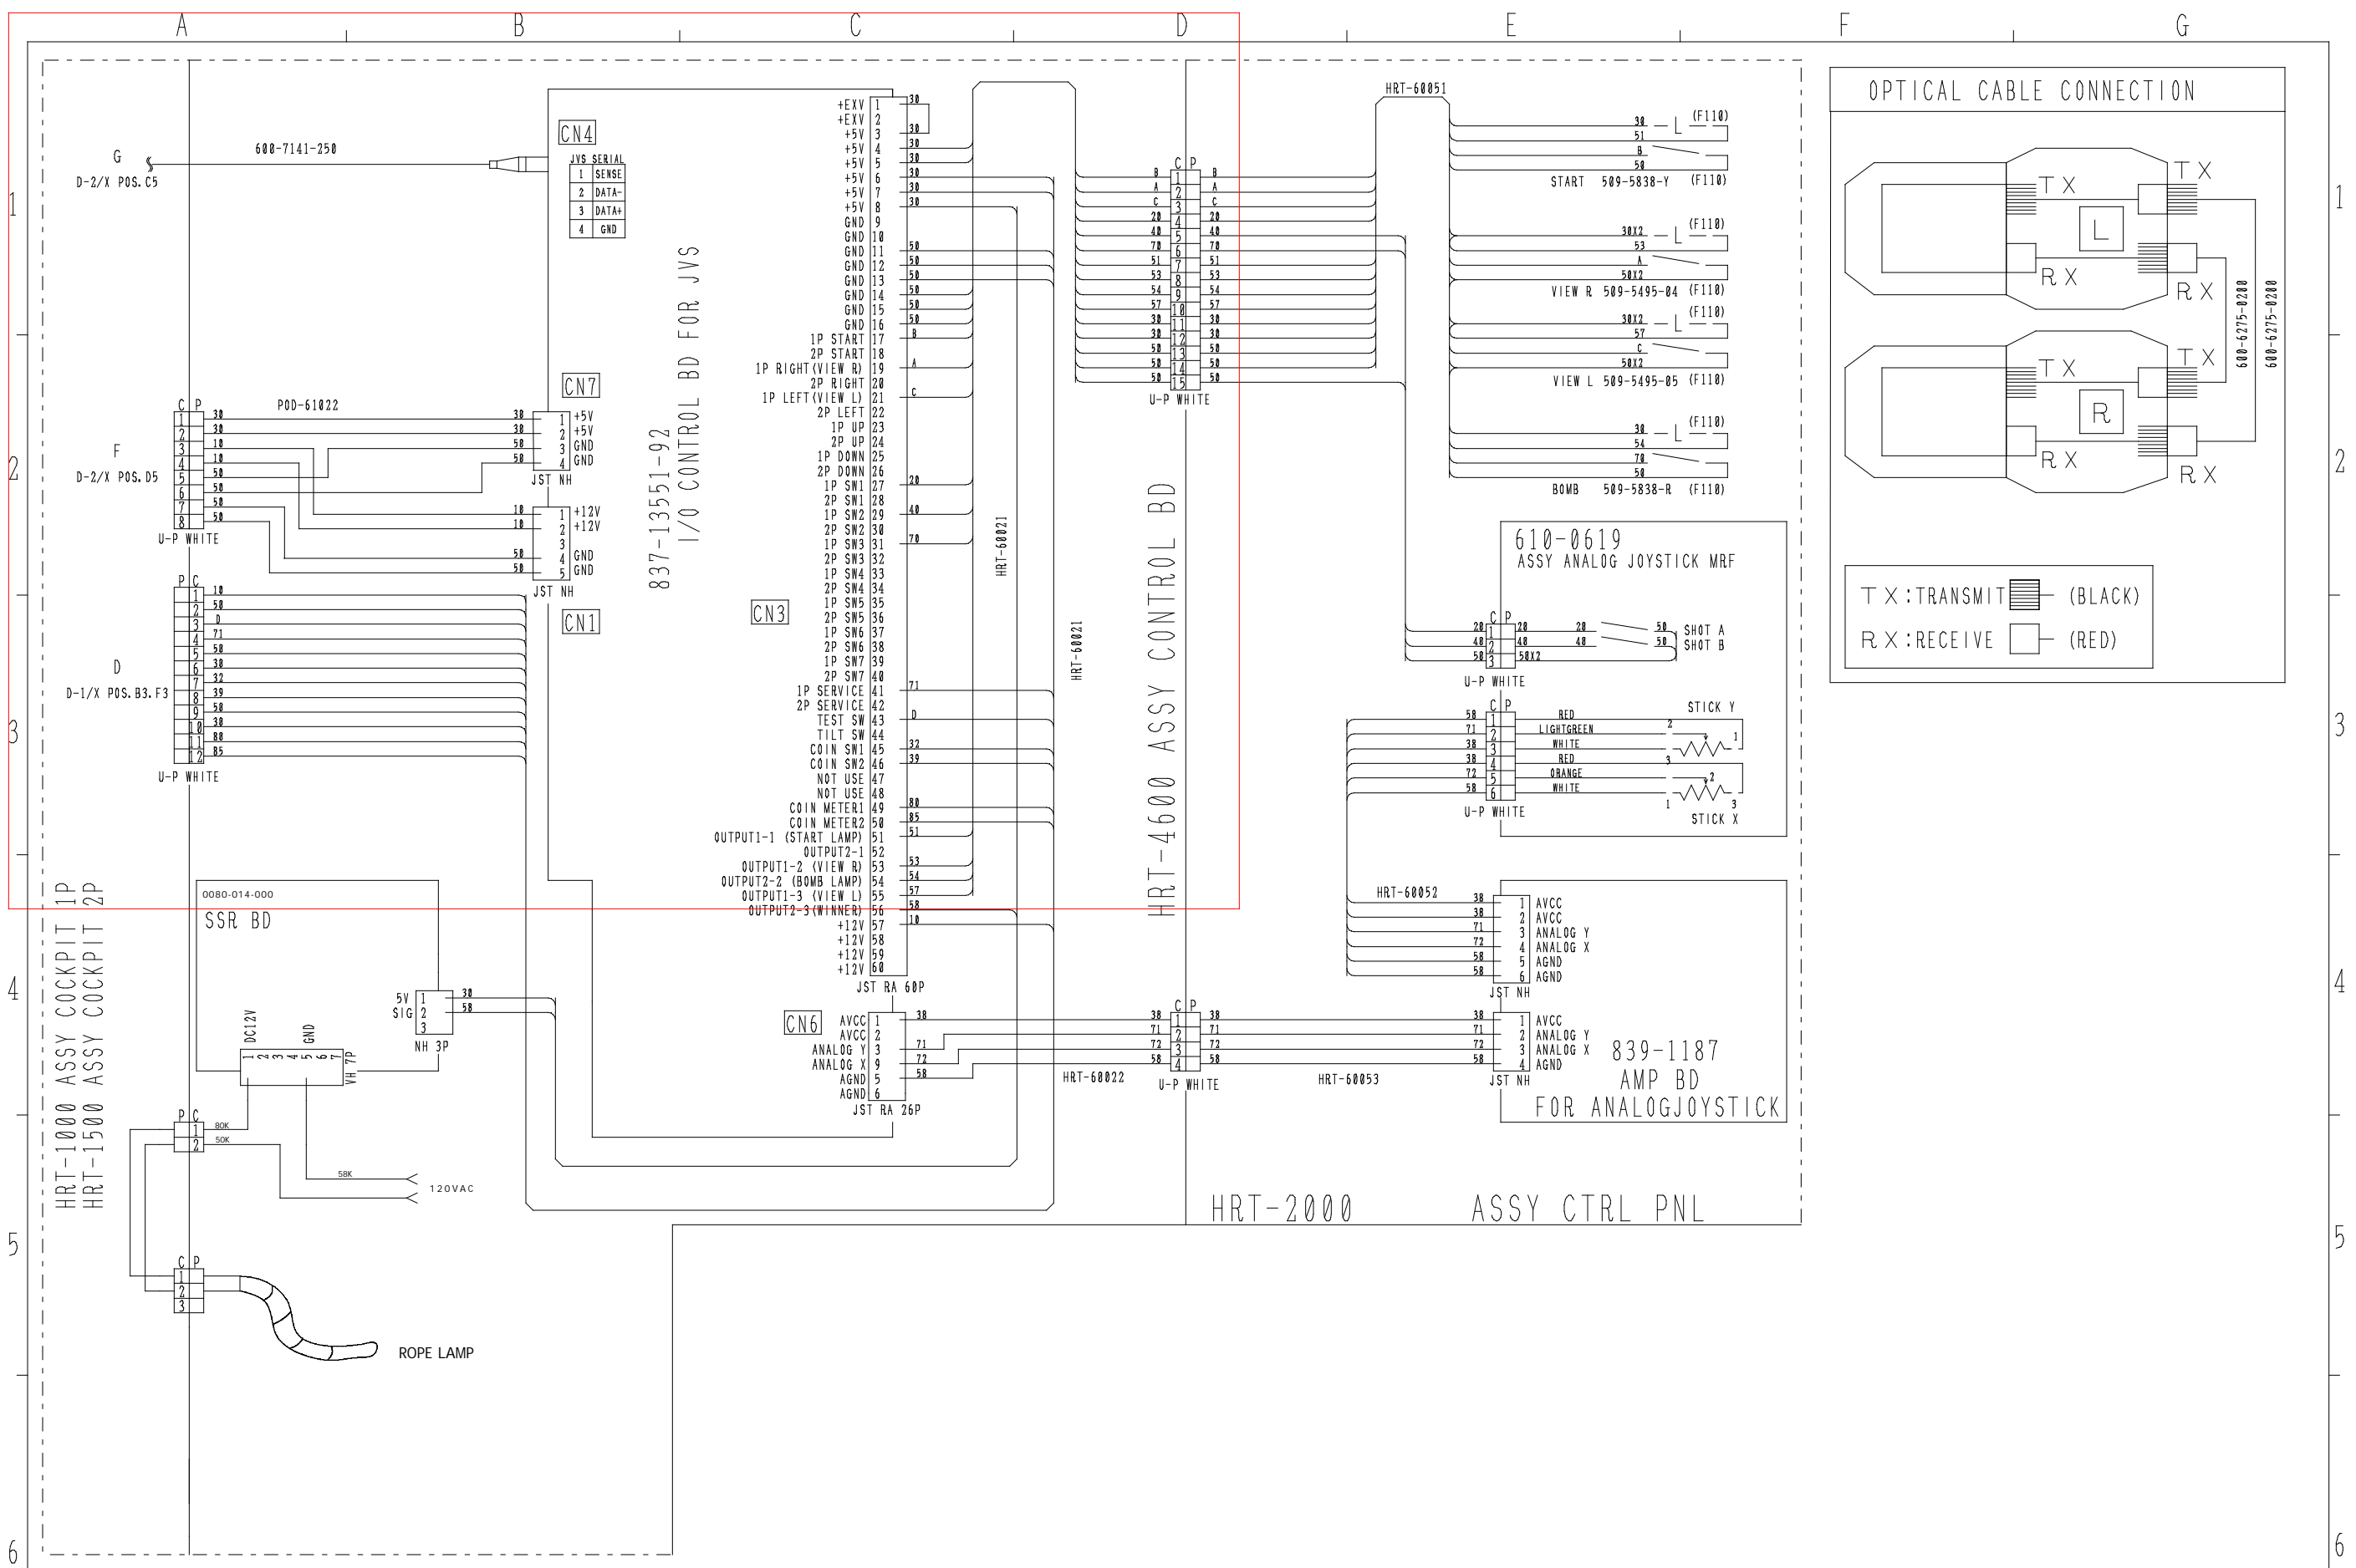

<table border="1"> <tr><td>8</td><td>BLACK</td><td>E</td><td>LIGHT GREEN</td></tr> <tr><td>7</td><td>ORANGE</td><td>D</td><td>PURPLE</td></tr> <tr><td>5</td><td>WHITE</td><td>C</td><td>BROWN</td></tr> <tr><td>4</td><td>GREEN</td><td>B</td><td>SKY BLUE</td></tr> <tr><td>3</td><td>YELLOW</td><td>A</td><td>PINK</td></tr> <tr><td>2</td><td>BLUE</td><td></td><td>GRAY</td></tr> <tr><td>1</td><td>RED</td><td></td><td></td></tr> </table>		<table border="1"> <tr><td>43</td><td>EARTH WIRE</td></tr> <tr><td>U</td><td>ANG16 UL1015</td></tr> <tr><td>K</td><td>ANG18 UL1015</td></tr> <tr><td>L</td><td>ANG20 UL1087</td></tr> <tr><td></td><td>ANG22 UL1087</td></tr> </table>		<table border="1"> <tr><td>設計</td><td>製図</td><td>検図</td><td>承認</td></tr> <tr><td>森</td><td>森</td><td>後藤</td><td>小山</td></tr> </table>		<table border="1"> <tr><td>11/14-'00</td><td>11/14-'00</td><td>11/14-'00</td><td>11/14-'00</td></tr> </table>		<table border="1"> <tr><td>乙種電気用品</td><td>型式の適用</td></tr> <tr><td>HRT-0000</td><td></td></tr> </table>		<table border="1"> <tr><td>SEGA</td><td>SEGA CORPORATION</td></tr> <tr><td>PLANET HARRIERS</td><td></td></tr> </table>		<table border="1"> <tr><td>THIS DRAWING WILL IN NO WAY BE COPIED.許可なく複写 TO BE TURNED ON DEMAND.複製等厳禁</td></tr> <tr><td>DGM-0104</td><td>(3/3)</td></tr> </table>	
ALTERATION		WIRE COLOR		TOP-ASS'Y		DESCRIPTION		DIAGRAM NO.