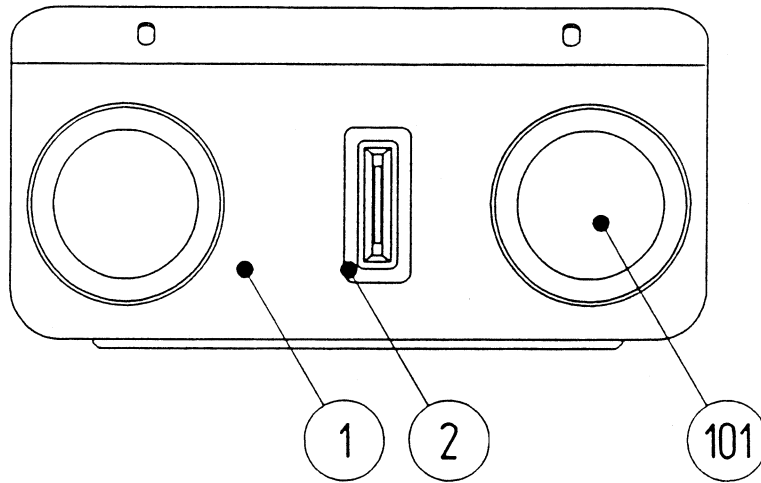

ASSY START SW (RCS-3420)

ITEM NO.	PART NO.	DESCRIPTION
1	RCS-3421-01	SW BASE EXP
2	220-5232-03	COIN ENTRY
101	509-5892-01	SW PB 60M W/L 6V3W YELLOW