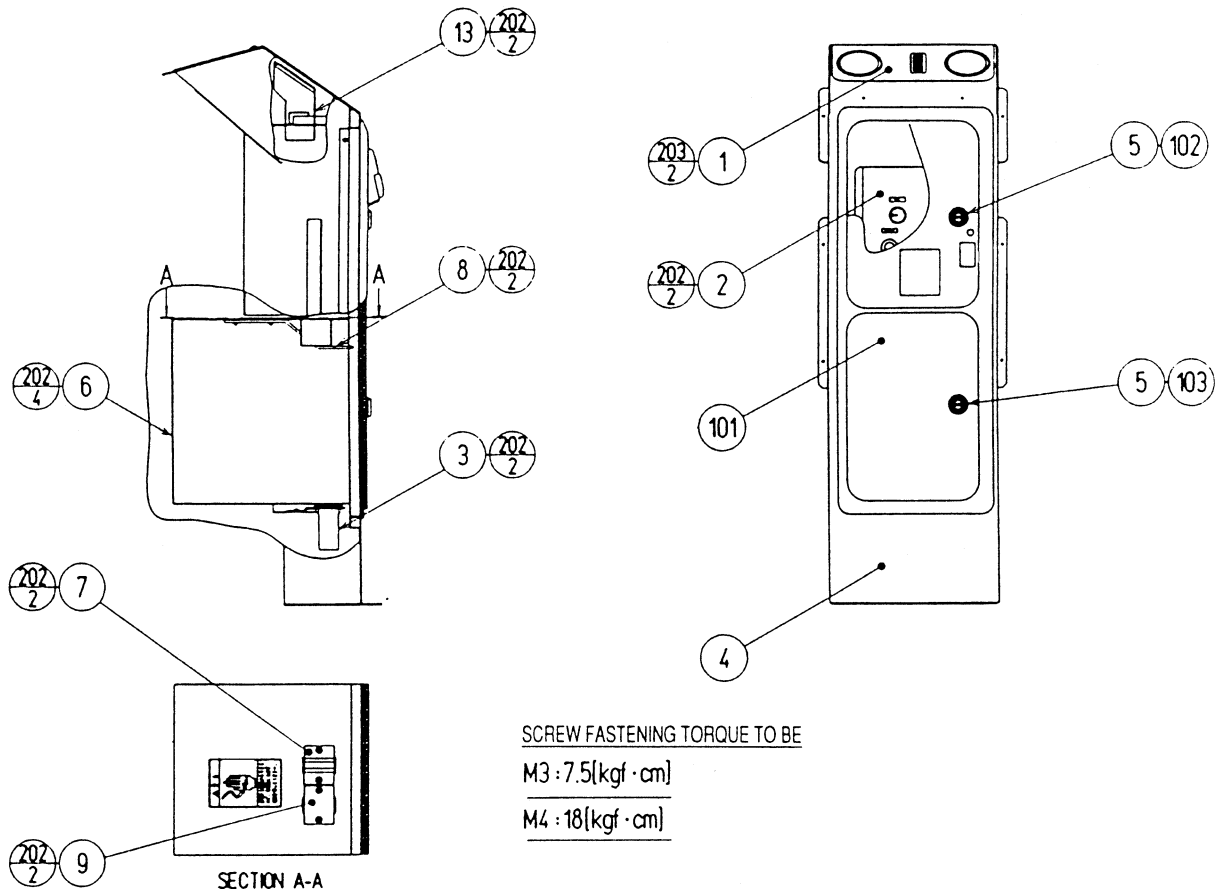

ASSY COIN CHUTE TOWER (RCS-3400)

ITEM NO.	PART NO.	DESCRIPTION
1	RCS-3420	ASSY START SW
2	RCS-3430	SW UNIT
3	HOD-1590-01	METER UNIT TWIN
4	RCS-3401	COIN CHUTE TOWER
5	DP-1167	TNG LKG
6	105-5106	CASH BOX COVER
7	105-5107	CHUTE
8	105-5170	LOCK BRACKET S
9	105-5188~	HOLE COVER~
101	220-5237-92~	ASSY C.C 2DR.~
102	220-5575	CAM LOCK MASTER W/O KEY
103	220-5574	CAM LOCK W/KEYS
201	000-P00406-W	M SCR PH W/FS M4X6
202	000-P00408-W	M SCR PH W/FS M4X8
203	000-T00410-0C	M SCR TH CRM M4X10
205	050-H00400	HEX NUT M4
206	060-F00400	FLT WSHR M4
207	060-S00400	SPR WSHR M4