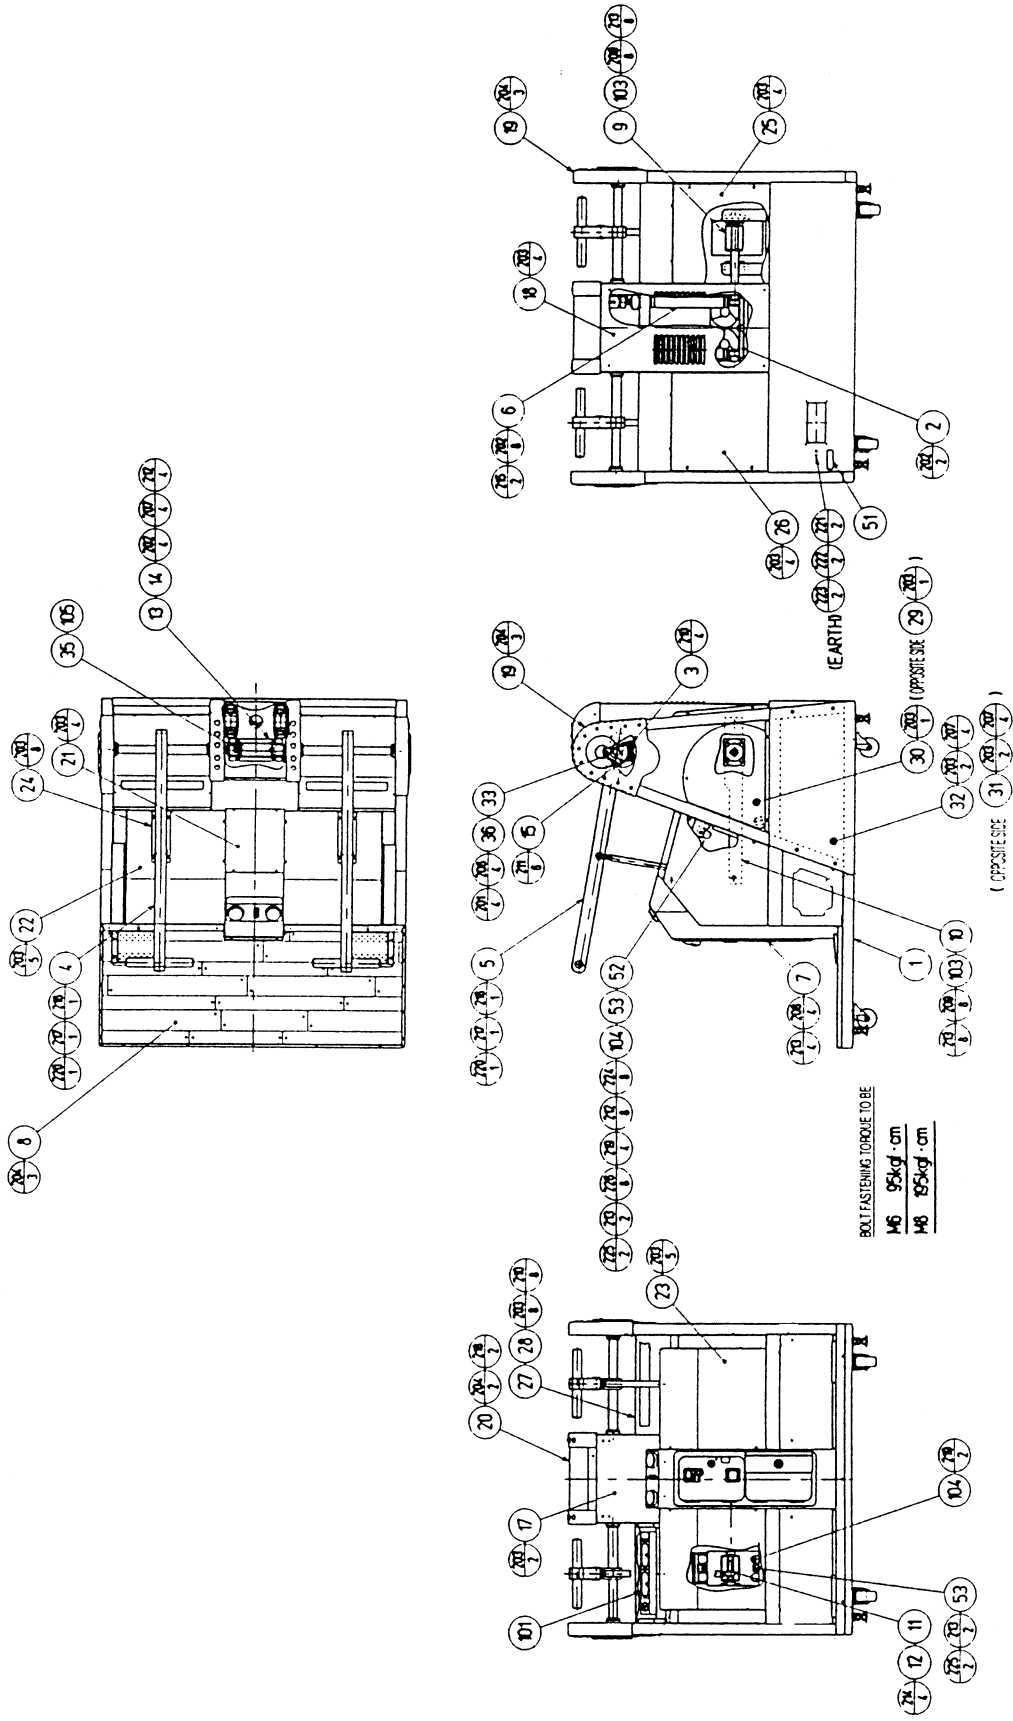

ASSY REAR CABI (RCS-3000)

ASSY REAR CABI (RCS-3000)

ITEM NO.	PART NO.	DESCRIPTION
1	RCS-3001Y	REAR BASE
2	RCS-3050	ASSY COOLING FAN
3	RCS-3070	ASSY VR
4	RCS-3100	ASSY SWING LEVER L
5	RCS-3200	ASSY SWING LEVER R
6	RCS-3300	ASSY SHOCK ABSORBER
7	RCS-3400	ASSY COIN CHUTE TOWER
8	RCS-3500	ASSY FLOOR
9	RCS-3002Y	SWING ARM L
10	RCS-3003Y	SWING ARM R
11	RCS-3004	PIN L
12	RCS-3005	COLLAR
13	RCS-3006	RUBBER SPRING BASE
14	RCS-3007	RUBBER SPRING STOPPER
15	RCS-3008	LEVER HOLDER
17	RCS-3010	PILLAR LID F
18	RCS-3011	PILLAR LID R
19	RCS-3012	PILLAR COVER SIDE
20	RCS-3013	PILLAR COVER TOP
21	RCS-3014	MECHA COVER C
22	RCS-3015	MECHA COVER L
23	RCS-3016	MECHA COVER R
24	RCS-3017	UPPER PLATE
25	RCS-3018	BACK COVER L
26	RCS-3019	BACK COVER R
27	RCS-3020	SPEAKER COVER
28	RCS-3021	SPEAKER NET
29	RCS-3022	HOLE LID L
30	RCS-3023	HOLE LID R
31	RCS-3024	SIDE COVER L
32	RCS-3025	SIDE COVER R
33	RCS-3026	GEAR HOLDER
35	RCS-3038	KEY 5X5X40
36	601-6450	GEAR 110
52	RCS-3039	UPPER STOPPER W
53	RCS-3040	BUMP RUBBER
101	130-5146	SPEAKER BOX 80 OHM 20W
102	100-5334	THRUST BUSH25
103	100-5335	BEARING UNIT 20
104	601-8451	STOPPER RI-30
105	601-10480	TORSION RUBBER