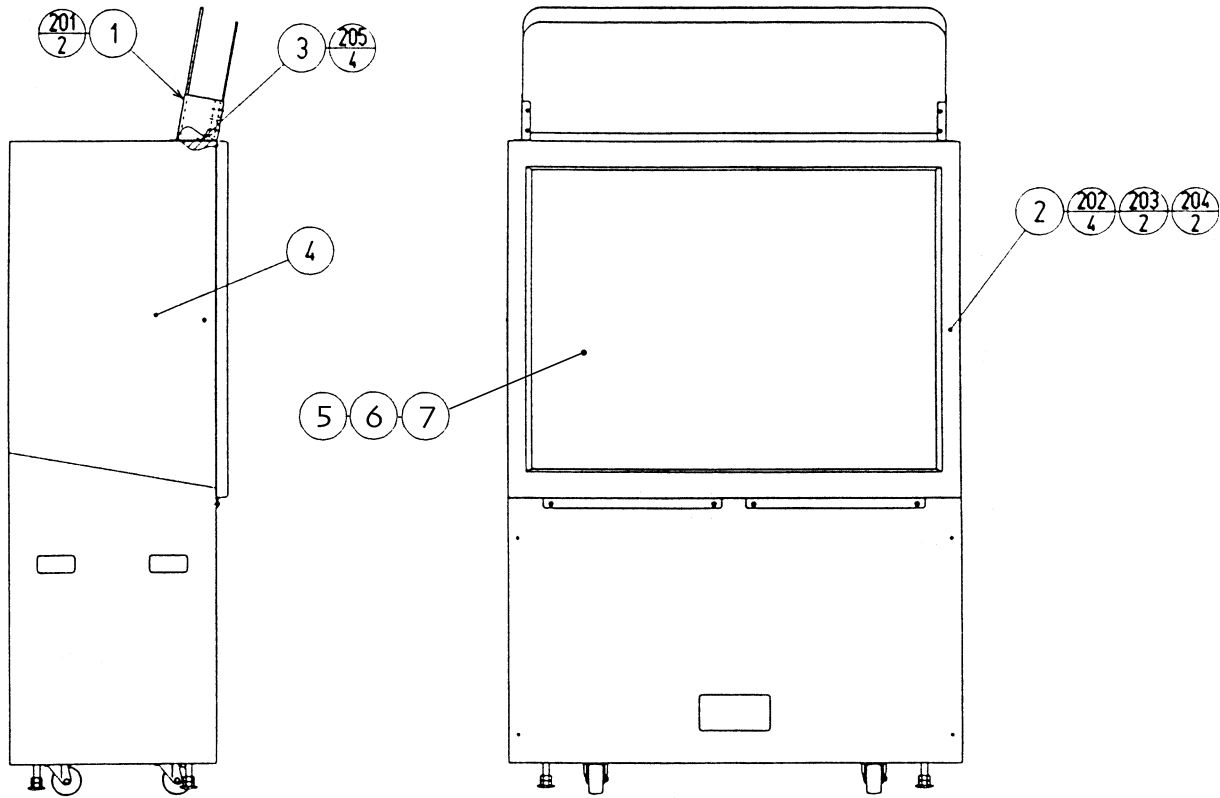

ASSY PTV (RCS-1200)

ITEM NO.	PART NO.	DESCRIPTION
1	RCS-1250	ASSY BILLBOARD
2	MGL1-1150	ASSY MASK
3	RCS-1201	MASK HOLDER
4	RCS-1230	PROJ. DSPL T 50 TYPE 24K
5	200-5607	FRESNEL LENS 50"
6	200-5608	LENTICULAR LENS 50"
7	200-5601	MONITOR GLASS 50"
201	000-P00516-WB	M SCR PH W/FS BLK M5X16
202	000-P00520-W	M SCR PH W/FS M5X20
203	000-T00525-0C	M SCR TH CRM M5X25
204	068-552016-0C	FLT WSHR CRM 5.5-20X1.6
205	000-F00414	M SCR FH M4X14