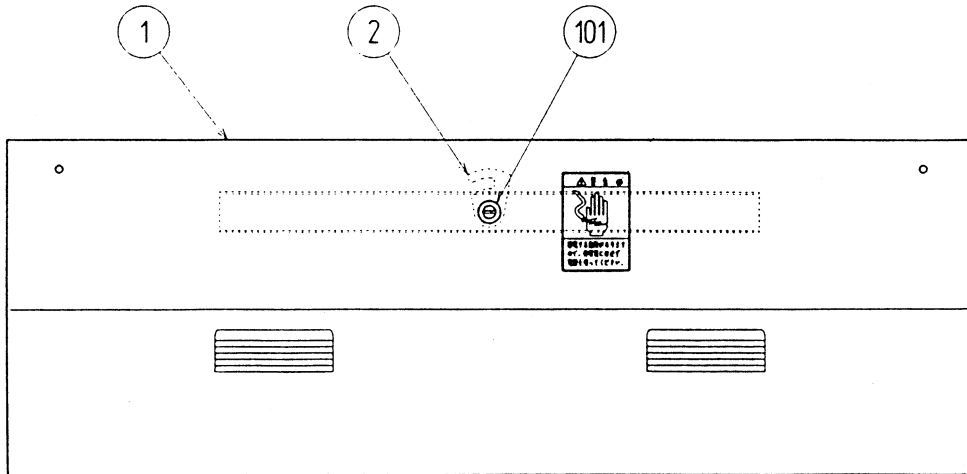

ASSY BACK DOOR (JEY-1170)

NUT FASTENING TORQUE TO BE  
M10 : 50[kgf-cm]  
3/4-NS27 : 200[kgf-cm]

ITEM NO.	PART NO.	DESCRIPTION
1	ASK-1141	BACK DOOR
2	TH-1015	LOCKING TONGUE
101	220-5575	CAM LOCK MASTER W/O KEY