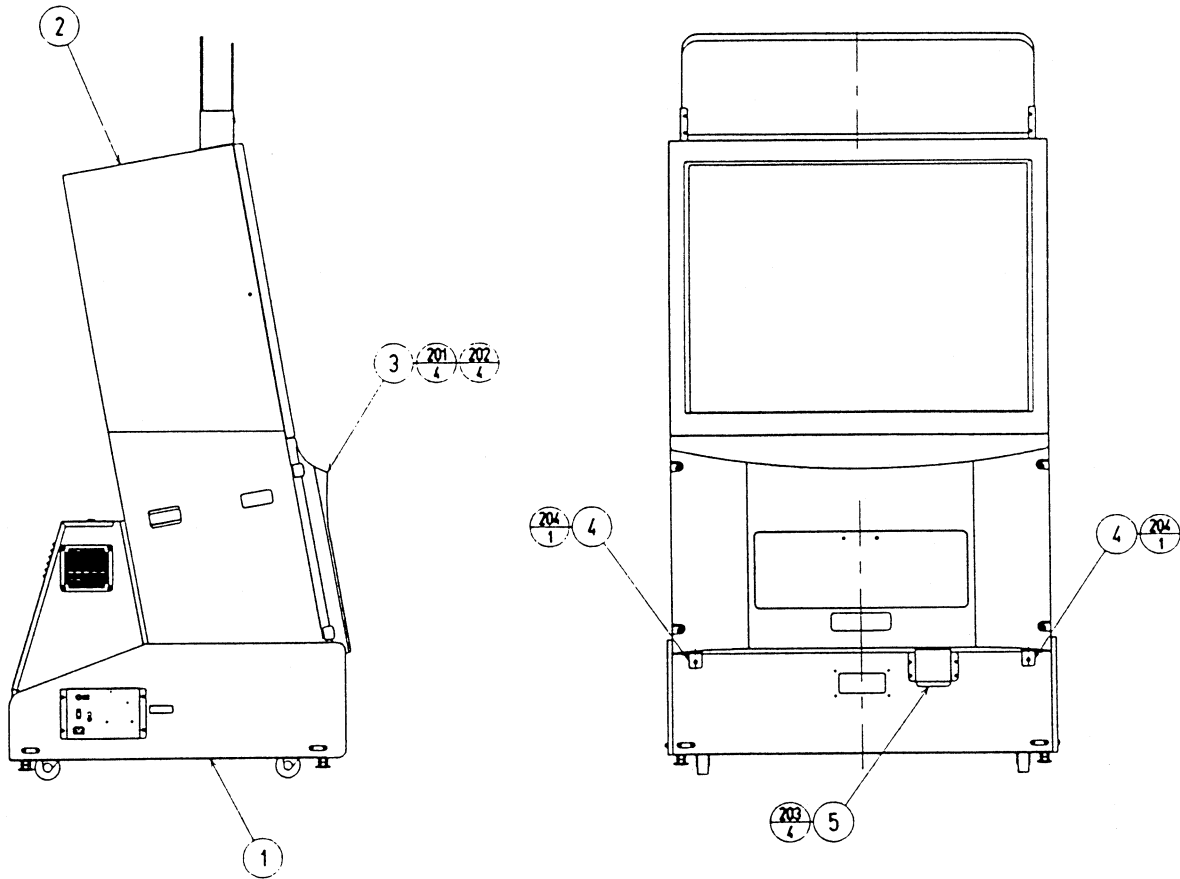

ASSY FRONT CABI (RCS-1000)

ITEM NO.	PART NO.	DESCRIPTION
1	RCS-1100	ASSY BASE CABI
2	RCS-1200	ASSY PTV
3	RCS-1300	ASSY FRONT PANEL
4	JEY-0004	PTV HOLDER
5	JEY-0003	RGB DUCT
201	000-T00525-0C	M SCR TH CRM M5X25
202	068-552016-0C	FLT WSHR CRM 5.5-20X1.6
203	000-T00416-0B	M SCR TH BLK M4X16
204	000-T00525-0B	M SCR TH BLK M5X25