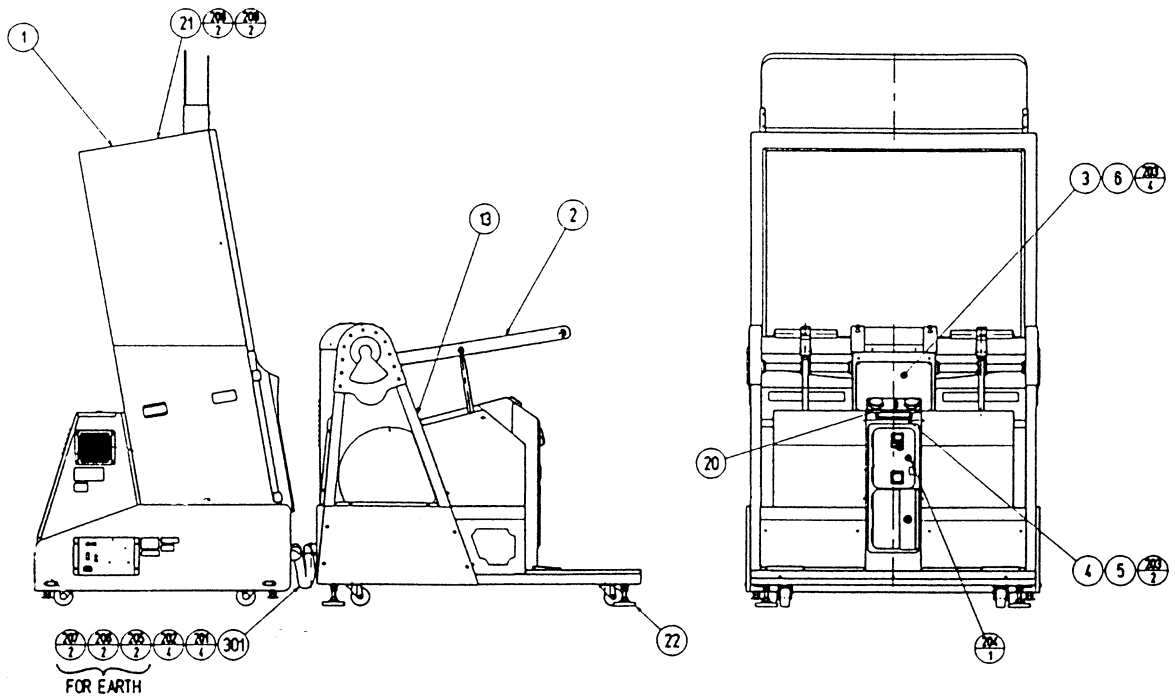

15. PARTS LIST

ITEM NO.	PART NO.	DESCRIPTION
1	RCS-1000	ASSY FRONT CABINET
2	RCS-3000	ASSY REAR CABINET
3	RCS-0001	INST HOLDER
4	RCS-0002	DENOMI PLATE
5	421-7907~	DENOMI SH 1 GAME~
6	422-10041X-01	PLAY INSTR SH RCS ENG
21	RCS-0005	TOP COVER PLATE
22	RCR-0018	LEG RUBBER