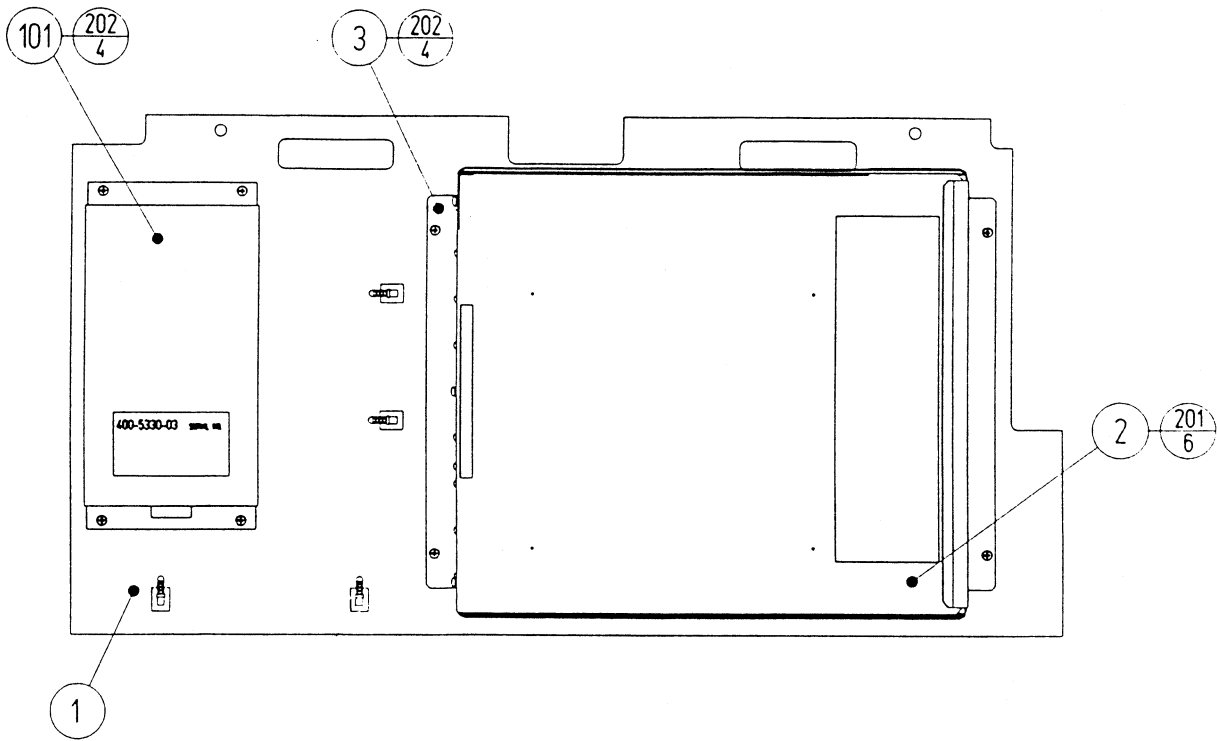

ASSY MAIN BD (RCS-4100)

ITEM NO.	PART NO.	DESCRIPTION
1	JEY-0101	WOODEN BASE MAIN BD
2	RCS-0100-01	ASSY SHIELD CASE EXP
3	105-5241	SHIELD CASE BRKT
101	400-5330-03	SW REGU FOR MODEL 3
201	000-P00408-W	M SCR PH W/FS M4X8
202	000-P00412-W	M SCR PH W/FS M4X12
203	011-F00310	TAP SCR FH 3X10
204	011-T03512	TAP SCR TH 3.5X12