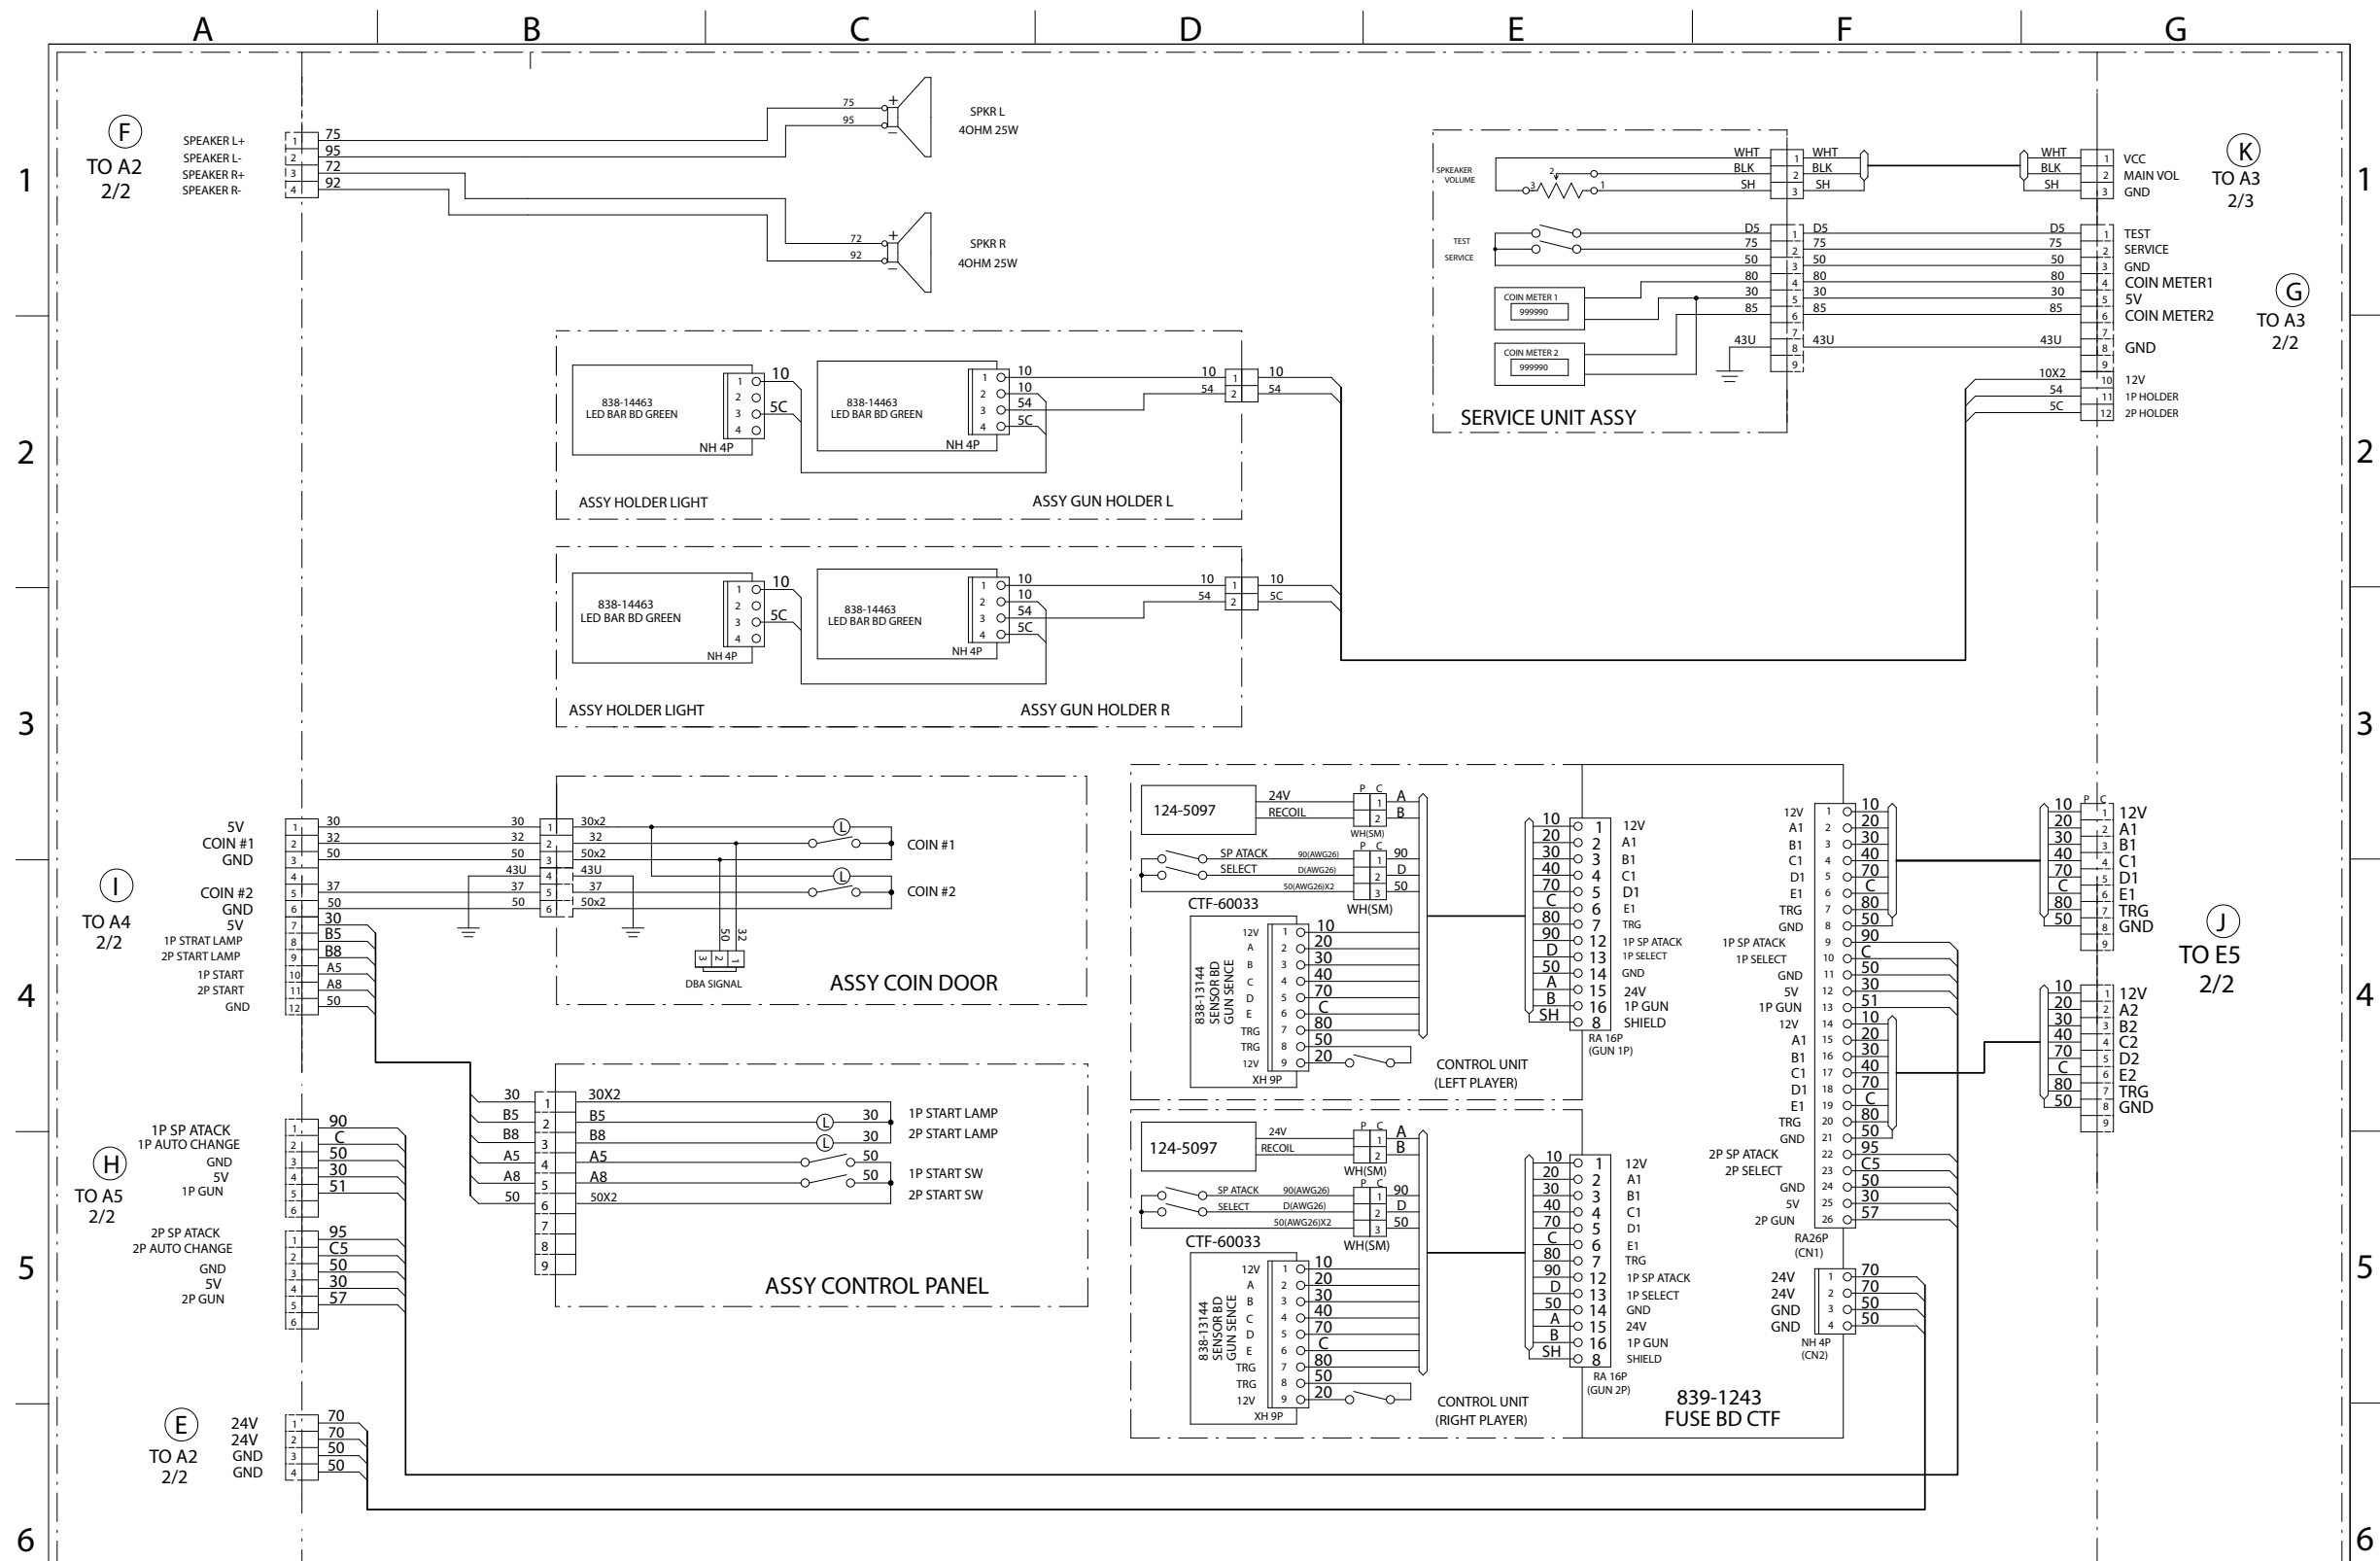

# ASSY MASK

8	BLACK	E	LIGHT GREEN	43	EARTH WIRE
7	ORANGE	D	PURPLE		
5	WHITE	C	BROWN	U	AWG16 UL1015
4	GREEN	B	SKY BLUE	K	AWG18 UL1015
3	YELLOW	A	PINK	L	AWG20 UL1007
2	BLUE	9	GRAY		AWG22 UL1007
1	RED				

**SEGA** SEGA CORPORATION

**GHOST SQUAD U/R**

8	BLACK	E	LIGHT GREEN	43	EARTH WIRE
7	ORANGE	D	VIOLET		
6	WHITE	C	BROWN	U	AWG16 UL1015
5	GREEN	B	SKY BLUE	K	AWG18 UL1015
4	BROWN	A	PINK	L	AWG20 UL1007
3	YELLOW		GRAY		AWG22 UL1007
2	BLUE				
1	RED				

**SEGA** SEGA CORPORATION  
GHOST SQUAD U/R

(F) TO A2 2/2

(I) TO A4 2/2

(H) TO A5 2/2

(E) TO A2 2/2

(K) TO A3 2/3

(G) TO A3 2/2

(J) TO E5 2/2

8	BLACK	E	LIGHT GREEN	-43	EARTH WIRE
7	ORANGE	D	VIOLET		
5	WHITE	C	BROWN		
4	GREEN	B	SKY BLUE	U	AWG16 UL1015
3	YELLOW	A	PINK	K	AWG18 UL1015
2	BLUE			L	AWG20 UL1007
1	RED	9	GRAY		AWG22 UL1007

**SEGA** SEGA CORPORATION  
GHOST SQUAD U/R