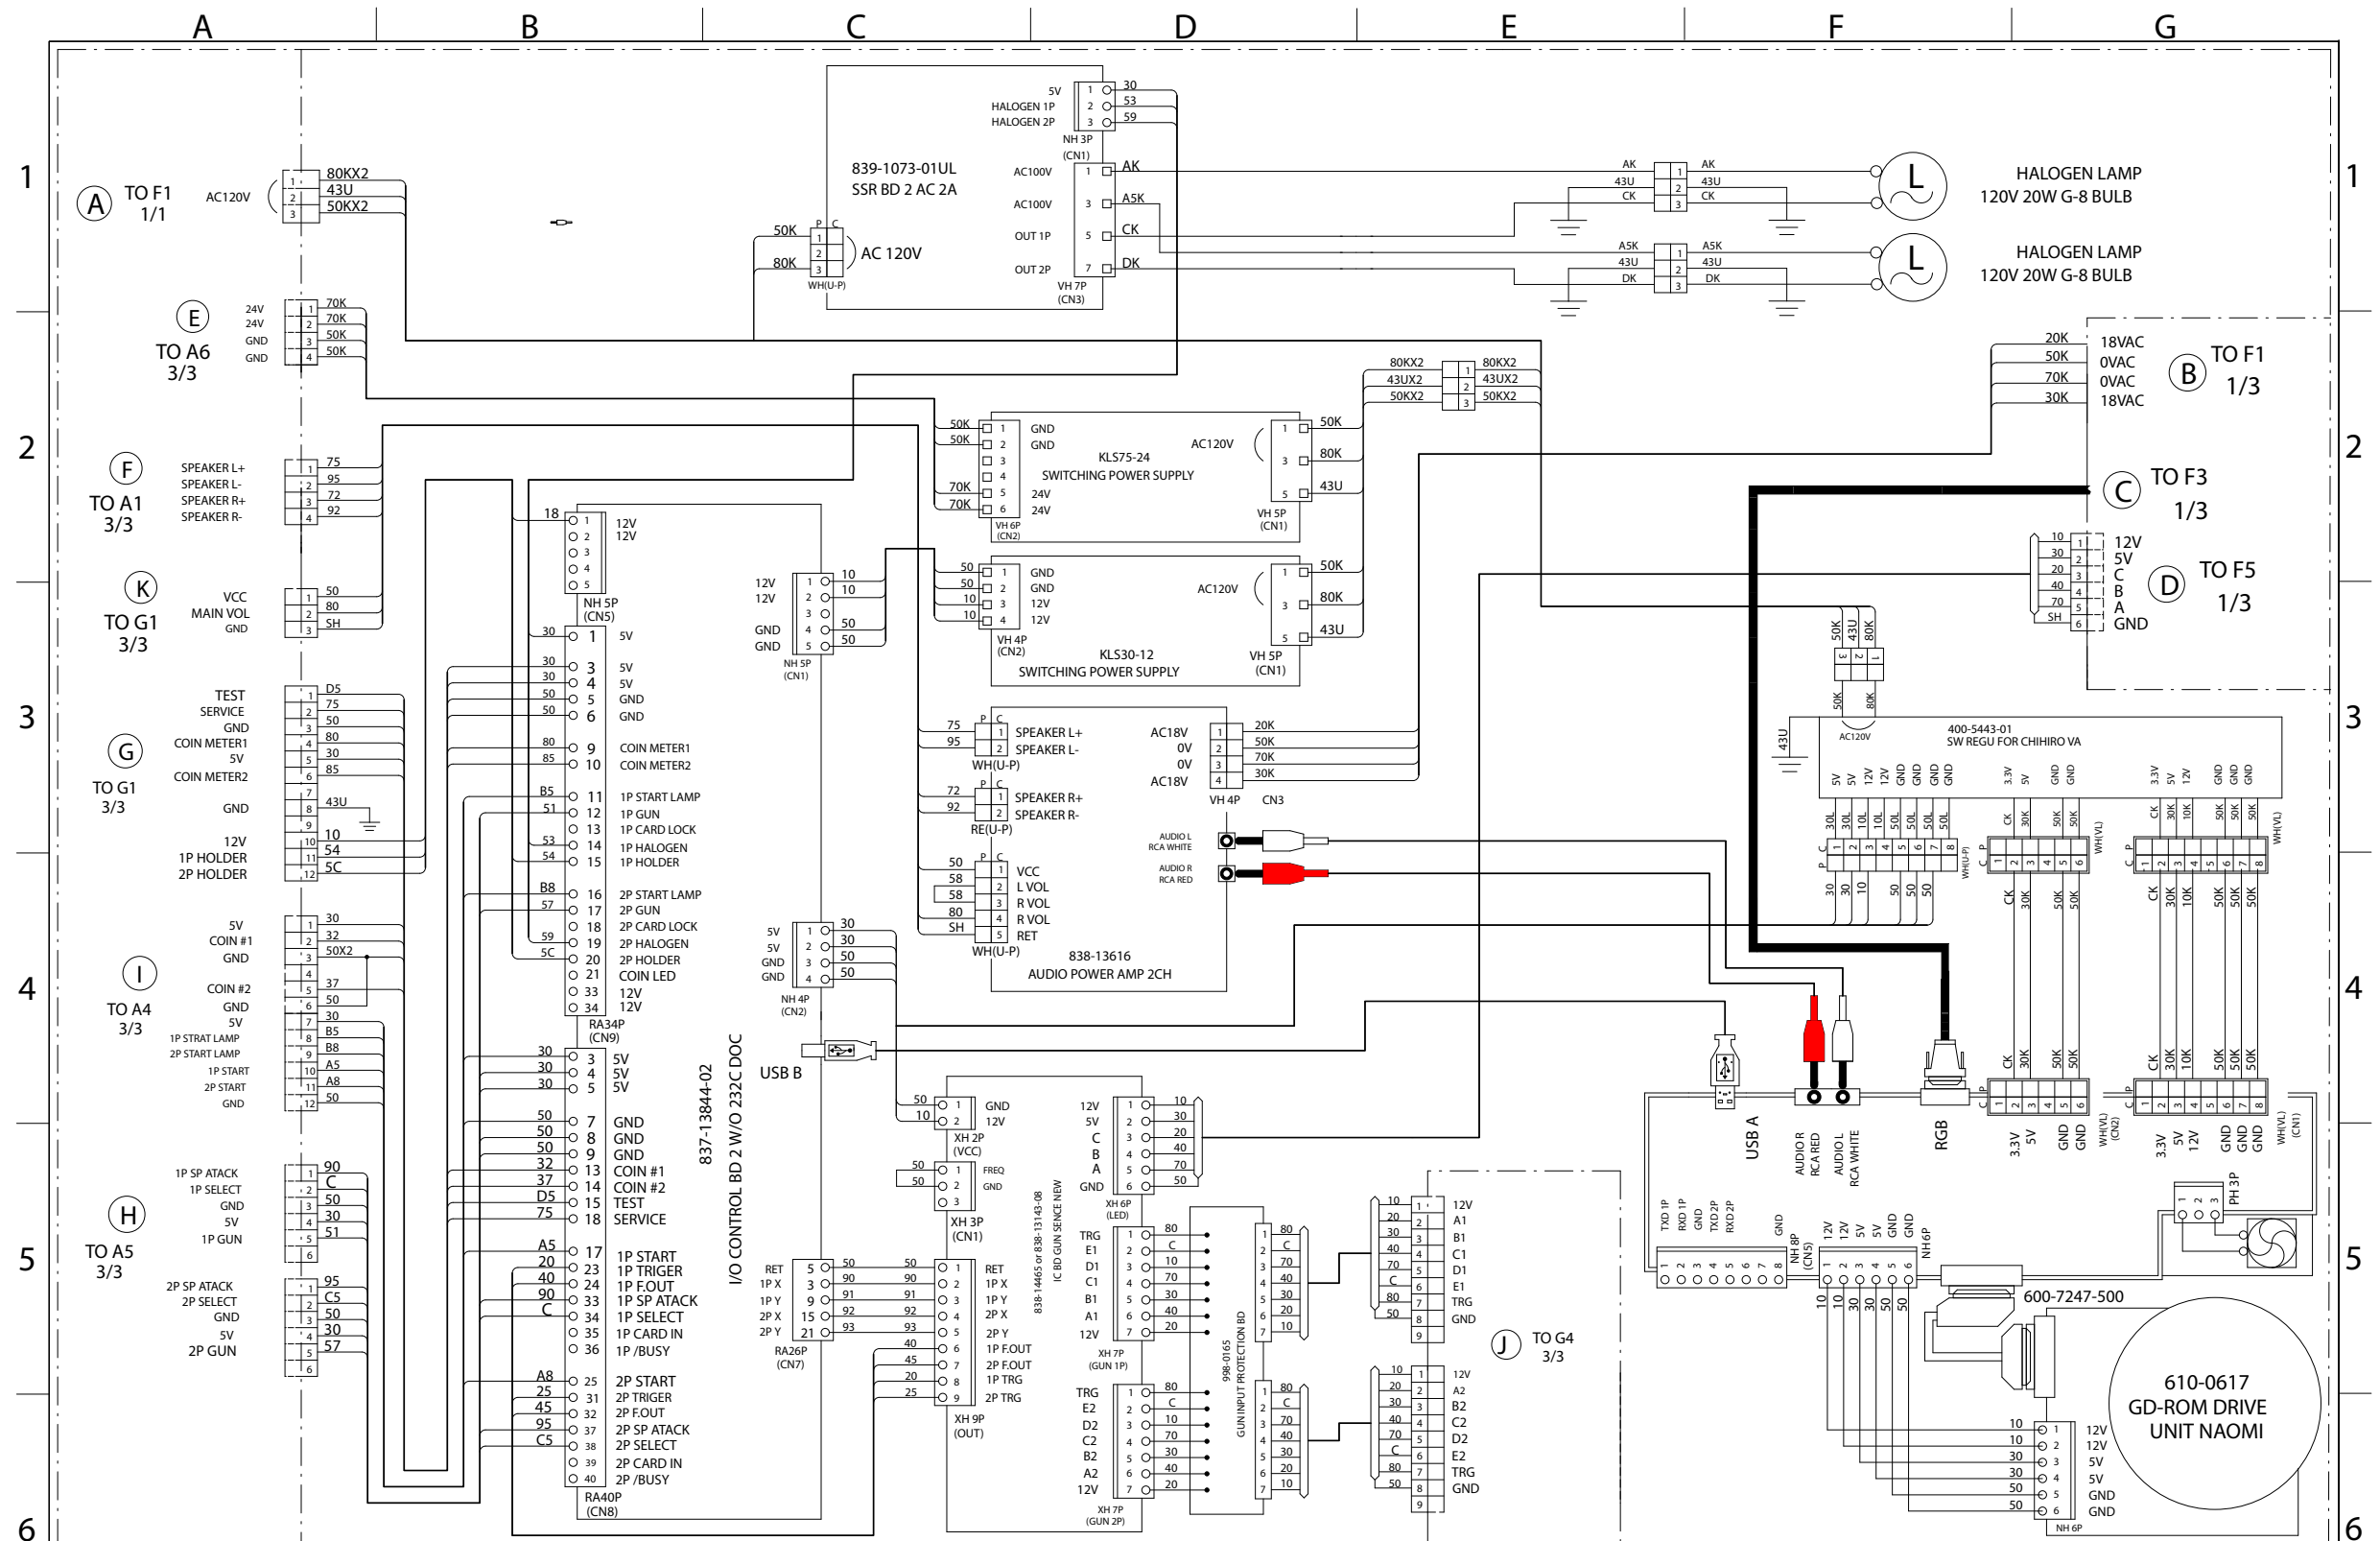

# ASSY MASK

8	BLACK	E	LIGHT GREEN	43	EARTH WIRE
7	ORANGE	D	PURPLE		
5	WHITE	C	BROWN	U	AWG16 UL1015
4	GREEN	B	SKY BLUE	K	AWG18 UL1015
3	YELLOW	A	PINK	L	AWG20 UL1007
2	BLUE	9	GRAY		AWG22 UL1007
1	RED				

**SEGA** SEGA CORPORATION

**GHOST SQUAD U/R**

8	BLACK	E	LIGHT GREEN	43	EARTH WIRE
7	ORANGE	D	VIOLET		
6	WHITE	C	BROWN	U	AWG16 UL1015
5	GREEN	B	SKY BLUE	K	AWG18 UL1015
4	BROWN	A	PINK	L	AWG20 UL1007
3	YELLOW		GRAY		AWG22 UL1007
2	BLUE				
1	RED				

**SEGA** SEGA CORPORATION  
GHOST SQUAD U/R

(F) TO A2 2/2

(I) TO A4 2/2

(H) TO A5 2/2

(E) TO A2 2/2

(K) TO A3 2/3

(G) TO A3 2/2

(J) TO E5 2/2

8	BLACK	E	LIGHT GREEN	-43	EARTH WIRE
7	ORANGE	D	VIOLET		
5	WHITE	C	BROWN		
4	GREEN	B	SKY BLUE	U	AWG16 UL1015
3	YELLOW	A	PINK	K	AWG18 UL1015
2	BLUE			L	AWG20 UL1007
1	RED	9	GRAY		AWG22 UL1007

**SEGA** SEGA CORPORATION  
GHOST SQUAD U/R