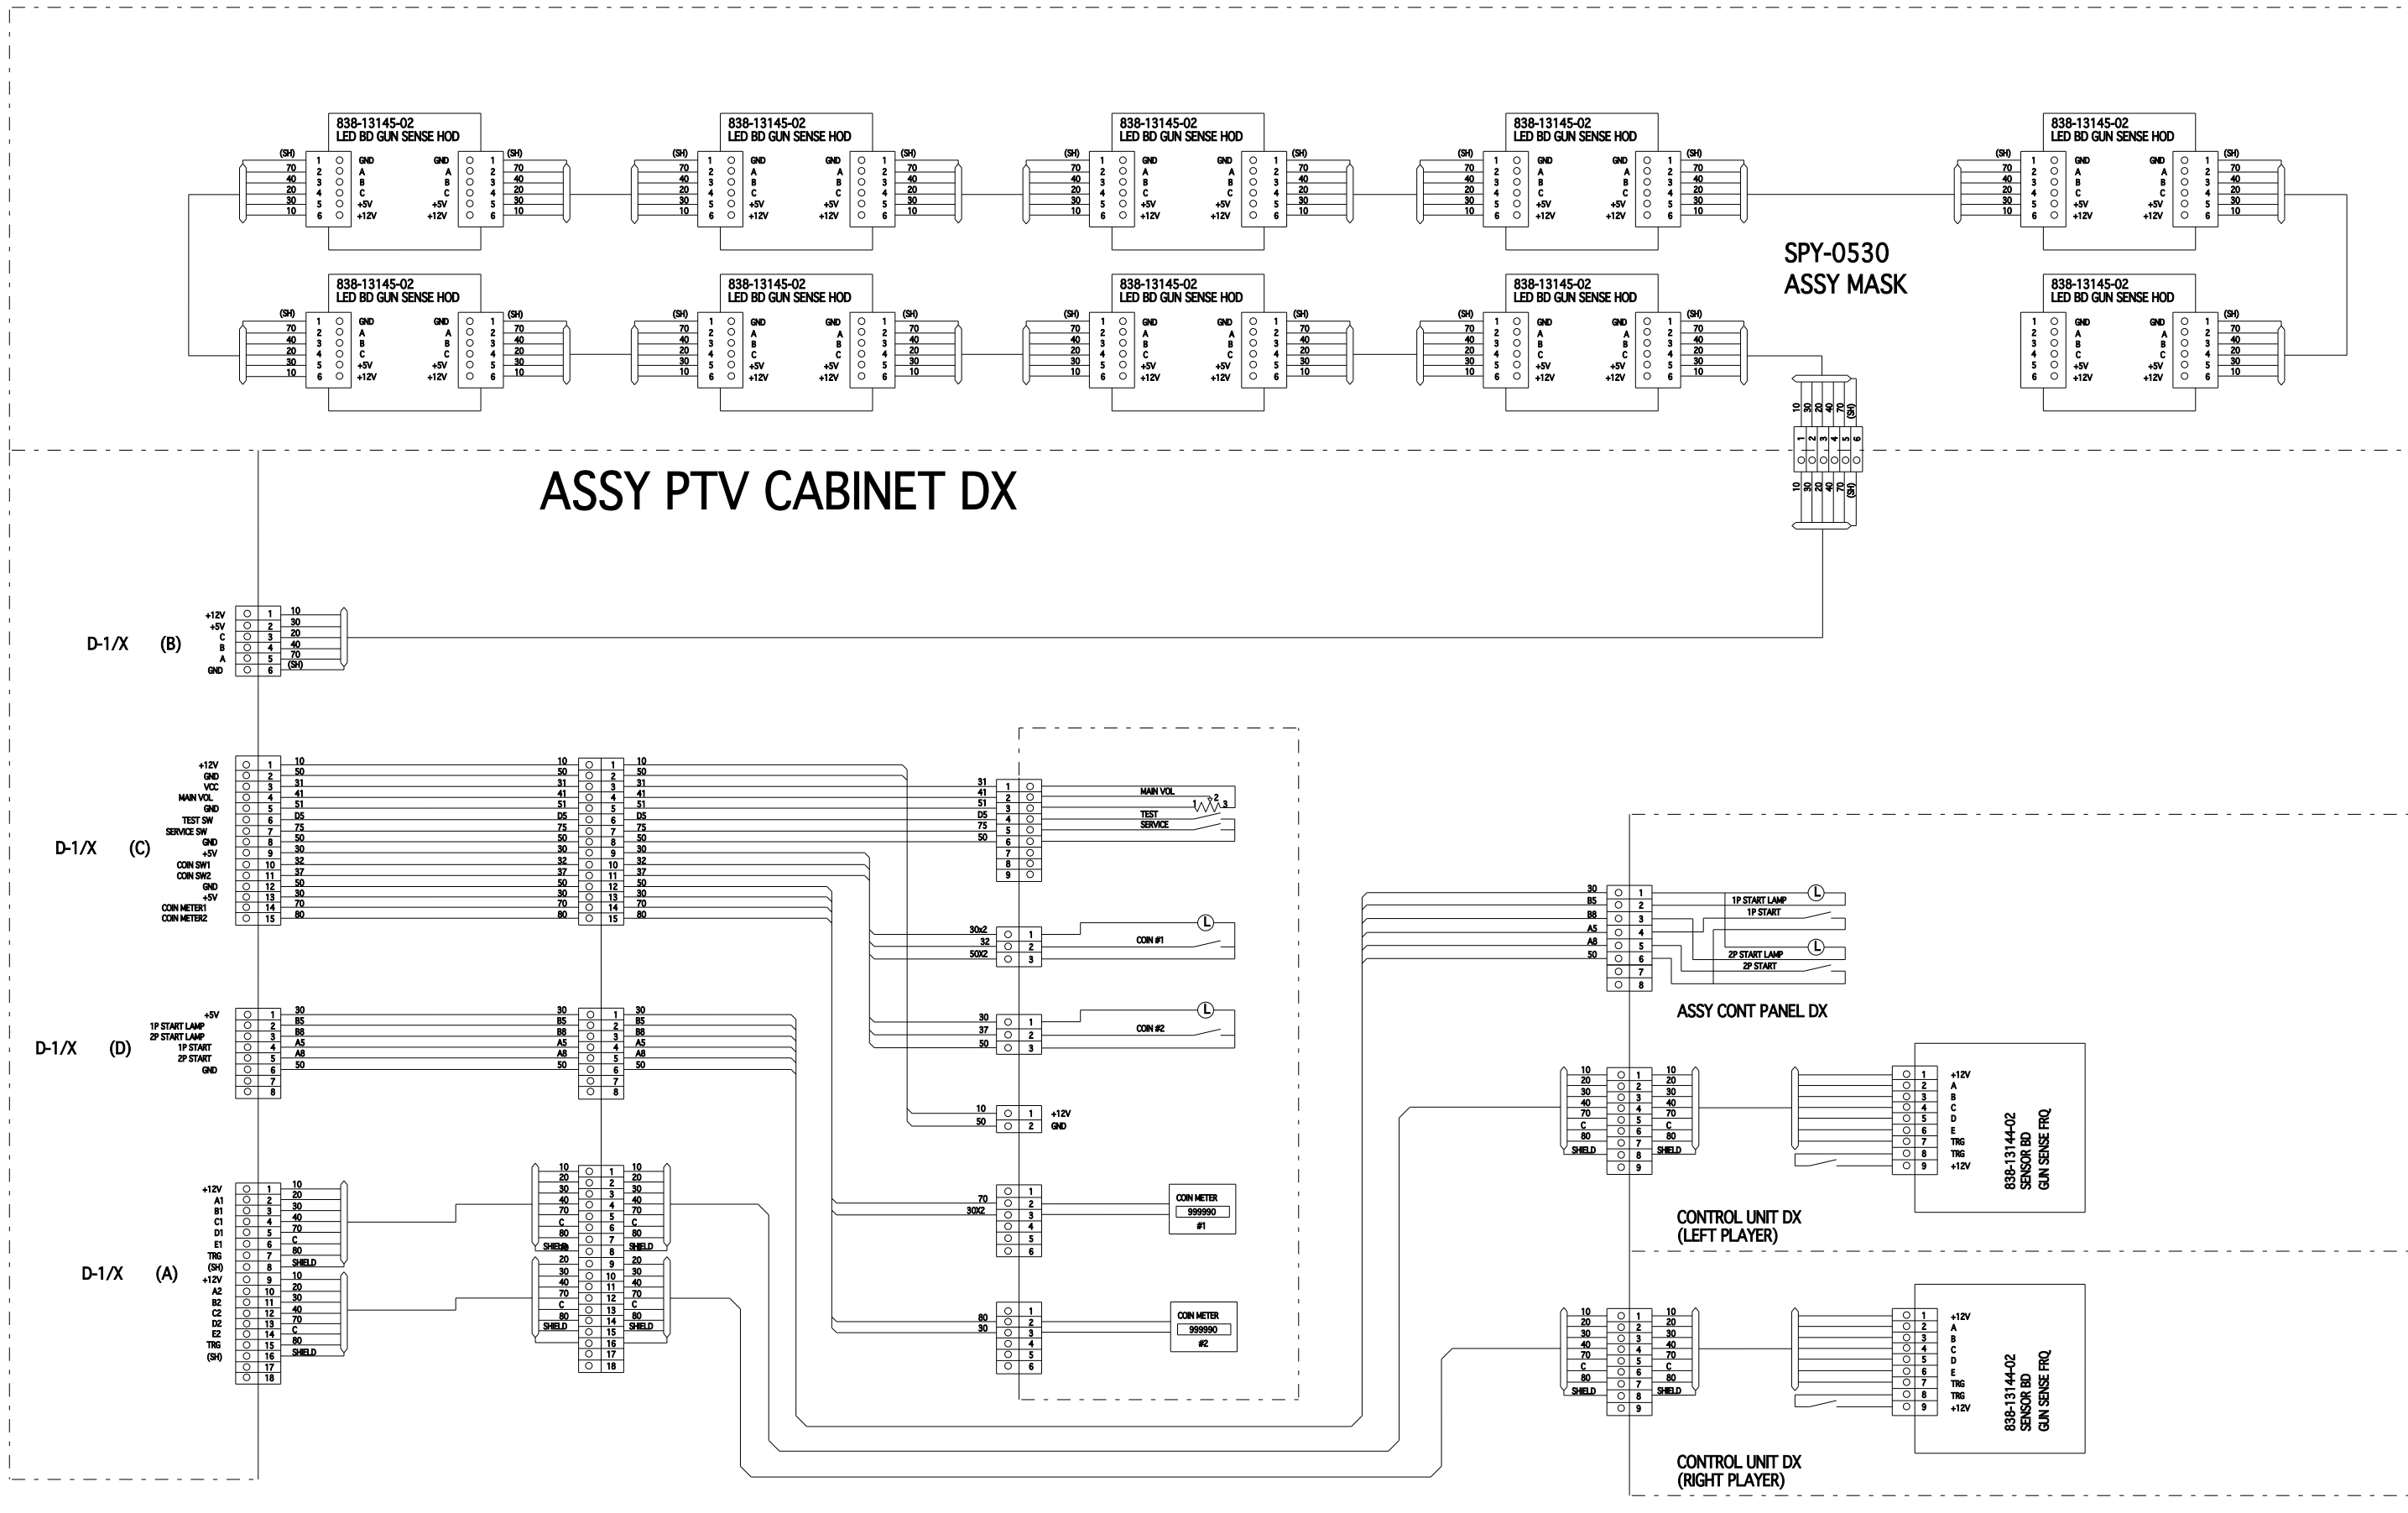

8	BLACK	E	LIGHT GREEN	
7	ORANGE	D	PURPLE	43 EARTH WIRE
5	WHITE	C	BROWN	U AWG16 UL1015
4	GREEN	B	SKY BLUE	K AWG18 UL1015
3	YELLOW	A	PNK	L AWG20 UL1007
2	BLUE		GRAY	AWG22 UL1007
1	GRAY			

SEGA SEGA ENTERPRISES, LTD.

ASSY PTV CABINET DX

8	BLACK	E	LIGHT GREEN		
7	ORANGE			43	EARTH WIRE
5	WHITE	D	PURPLE	U	AWG18 UL1015
4	GREEN	C	BROWN	K	AWG18 UL1015
3	YELLOW	B	SKY BLUE	L	AWG20 UL1007
2	BLUE	A	PINK		AWG20 UL1007
1	GRAY	9	GRAY		AWG22 UL1007
WIRE COLOR					